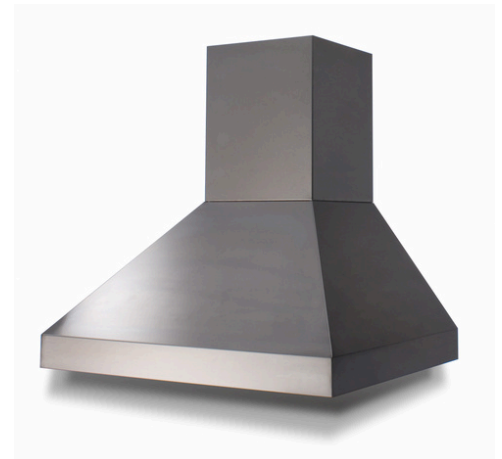

## CLEAN ROOM FURNITURE

All are designed and manufactured in specifically for cleanroom use. A wide range of stainless steel furniture from step over benches to workstations and more, suitable for gowning and cleanroom use. All products are made of 304-grade stainless steel as standard and 316-grade to suit those requiring a more intense wipe down procedure.

PASSTHRU BOX

SS TROLLYS

KNEE OPERATED SINK UNIT

CANOPY HOOD

CANOPY HOOD

SINK UNIT WITH CABINET

HEAVY DUTY WASHAREA