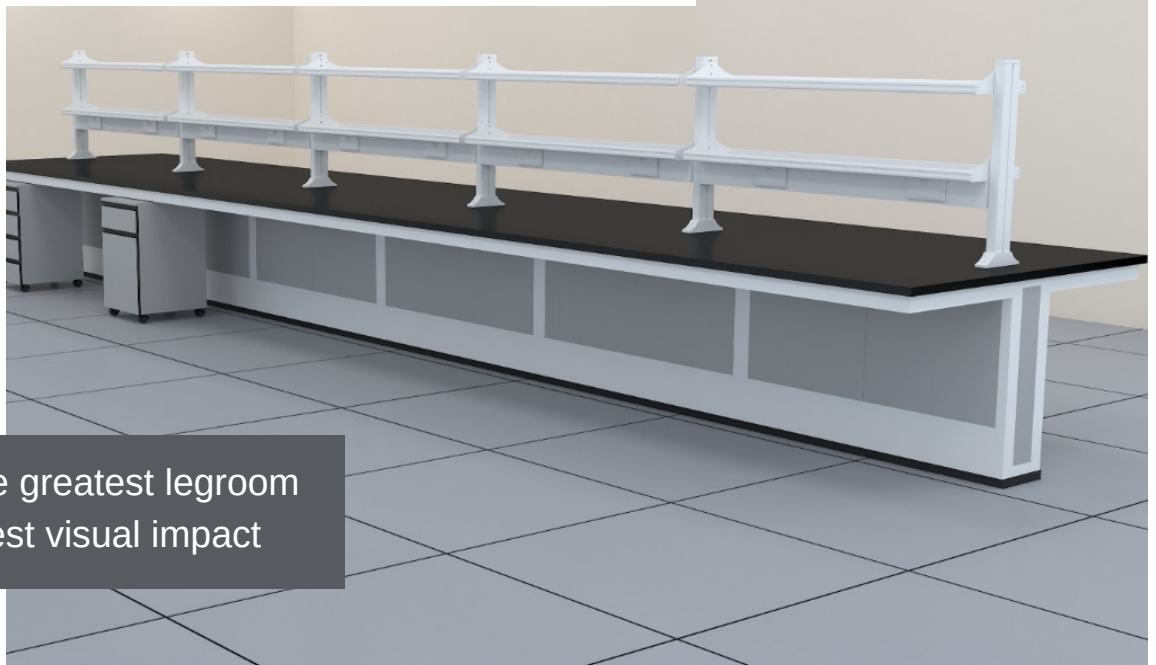

# STREAM-5 FURNITURE SERIES

to be fixed on the floor or wall,  
considering the design conditions

provides the greatest legroom  
and lightest visual impact

STREAM-5 Series furniture range is an advanced form of cantilever frame systems in which the frame is firmly fixed to the floor or wall and the bottom part of bench is completely free for leg room which comforts to accommodate more users

# STREAM - 5

The key for selecting right workbench is to properly define your needs.

Going for higher end will have its own advantages

STREAM 5 system is suitable for laboratories that face few and minor changes during their lifetime. The complete unit is fixed to the wall or floor and Under bench cabinets could be placed on wheels and movable

**BONLAB STREAM- 5 series are most suitable where more persons are working on the same bench, like in the universities or educational institutions.**

Our team's full experience has been applied to our benching systems – engineered to meet the demanding specifications of modern laboratories in all sectors.